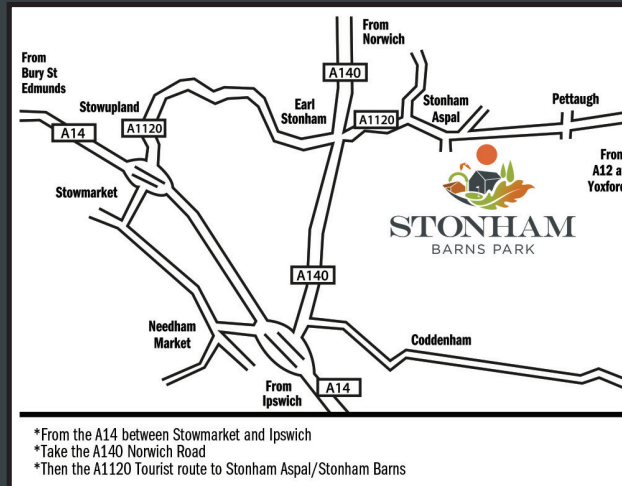

Stonham Barns Park is a family orientated leisure park set in the picturesque countryside of Stonham Aspal in Suffolk.

The complex offers a large variety of things to do, whether its walking around and browsing through the unique shops or visiting the Suffolk Owl Sanctuary. We also have an amazing golf park with a variety of golfing activities. The world famous Tea Pot Pottery and Tea Room plus much more.

Situated just off the A1120 Tourist route you can find everything you need on site.

We have a local post office and village store where you can purchase those necessities.

Our shopping village is open 7 days a week. Please see our website for individual shop and attraction opening hours.

If you love to visit often then why not consider purchasing one of our holiday homes. Holiday for 11 months of the year and wake up to the beautiful view of our fishing lakes or golf course.

We look forward to your visit and hope you enjoy the upcoming events we have!

Thank you!
The Stonham Barns Events Team

Please return the completed form to:

Events Office
Stonham Barns Park
Pettaugh Road,
Stonham Aspal,
Suffolk, IP14 6AT

For more information or to book tickets contact the Events Office

Tel: 01449 71111

email: events@stonhambarns.co.uk

www.stonhambarns.co.uk