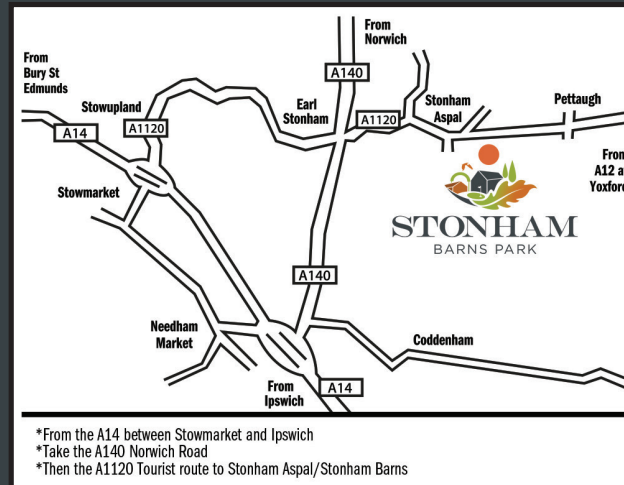

Stonham Barns Park is a family orientated leisure park set in the picturesque countryside of Stonham Aspal in Suffolk.

The complex offers a large variety of things to do, whether its walking around and browsing through the unique shops or visiting the Suffolk Owl Sanctuary. We also have an amazing golf park with a variety of golfing activities. The world famous Tea Pot Pottery and Tea Room plus much more.

Situated just off the A1120 Tourist route you can find everything you need on site.

We have a local post office and village store where you can purchase those necessities.

Our shopping village is open 7 days a week. Please see our website for individual shop and attraction opening hours.

If you love to visit often then why not consider purchasing one of our holiday homes. Holiday for 11 months of the year and wake up to the beautiful view of our fishing lakes or golf course.

We look forward to your visit and hope you enjoy the upcoming events we have!

Thank you!
The Stonham Barns Events Team

Please return the completed form to:

Events Office
Stonham Barns Park
Pettaugh Road,
Stonham Aspal,
Suffolk, IP14 6AT

For more information or to book tickets contact the Events Office

Tel: 01449 71111

email: events@stonhambarns.co.uk

www.stonhambarns.co.uk