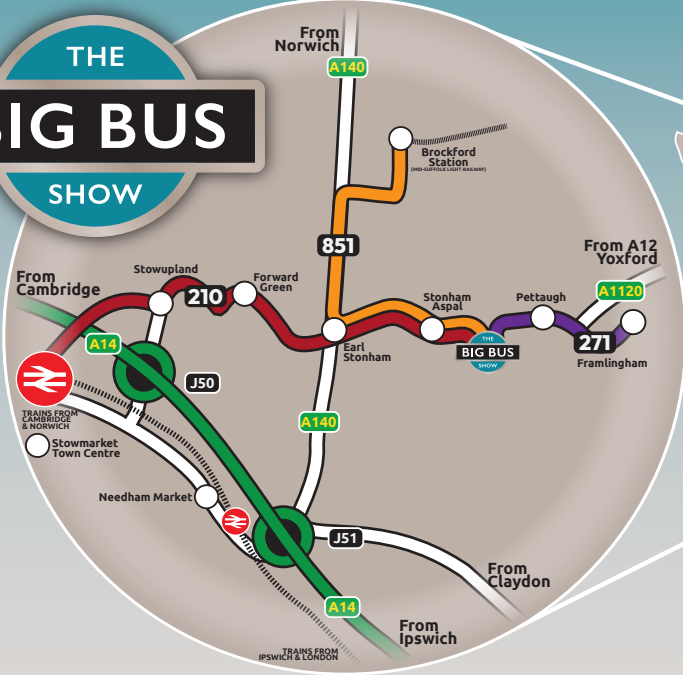

UNDER 12's
FREE!

ADULT PRICE
£7

FAMILY TICKET
£24
*Family ticket (5+ adults & 2 children)

Sunday 10 August 2025 1000 > 1600

Stonham Barns Park, Stowmarket, Suffolk, IP14 6AT

AWARDS UP FOR GRABS! FREE BUS SERVICES TO STOWMARKET, MID-SUFFOLK LIGHT RAILWAY & FRAMLINGHAM!

THE BIG BUS SHOW

THE PERFECT FAMILY FUN-FILLED DAY OUT!

ENJOY OUR REGULAR **FREE** BUS SERVICES ALL DAY*

This timetable is valid for **Sunday 10 August 2025 ONLY**

*ALL SERVICES ARE SUBJECT TO AVAILABILITY BUT EVERY EFFORT WILL BE MADE TO OPERATE THEM, **THESE SERVICE ARE FREE OF CHARGE.**
Not all services will be operated using buggy or wheelchair friendly vehicles.

210 Stonham Barns Park to Stowmarket Railway Station *via Stowupland*

Stonham Barns Park, Tea Pot Tearoom	10:30	11:00					15:00	15:30	16:00	16:20	16:40	17:00
Stonham Aspal, Ten Bells		10:35	11:05				15:05	15:35	16:05	16:25	16:45	17:05
Earl Stonham, Valley Farms		10:40	11:10				15:10	15:40	16:10	16:30	16:50	17:10
Forward Green, Primrose Cottage		10:43	11:13				15:13	15:43	16:13	16:33	16:53	17:13
Stowupland, The Crown		10:48	11:18				15:18	15:48	16:18	16:38	16:58	17:18
Stowupland, Mill Street		10:50	11:20				15:20	15:50	16:20	16:40	17:00	17:20
Stowmarket, Stowupland Rd		10:53	11:23				15:23	15:53	16:23	16:43	17:03	17:23
Stowmarket, Railway Station		10:55	11:25				15:25	15:55	16:25	16:45	17:05	17:25
Stowmarket, Railway Station	09:30	09:50	10:10	10:40	11:10	11:40	15:30	16:00				
Stowmarket, Stowupland Rd	09:32	09:52	10:12	10:42	11:12	11:42	15:32	16:02				
Stowupland, Mill Street	09:35	09:55	10:15	10:45	11:15	11:45	15:35	16:05				
Stowupland, The Crown	09:37	09:57	10:17	10:47	11:17	11:47	15:37	16:07				
Forward Green, Primrose Cottage	09:42	10:02	10:22	10:52	11:22	11:52	15:42	16:12				
Earl Stonham, Valley Farms	09:45	10:05	10:25	10:55	11:25	11:55	15:45	16:15				
Stonham Aspal, Ten Bells	09:50	10:10	10:30	11:00	11:30	12:00	15:50	16:20				
Stonham Barns Park	09:55	10:15	10:35	11:05	11:35	12:05	15:55	16:25				