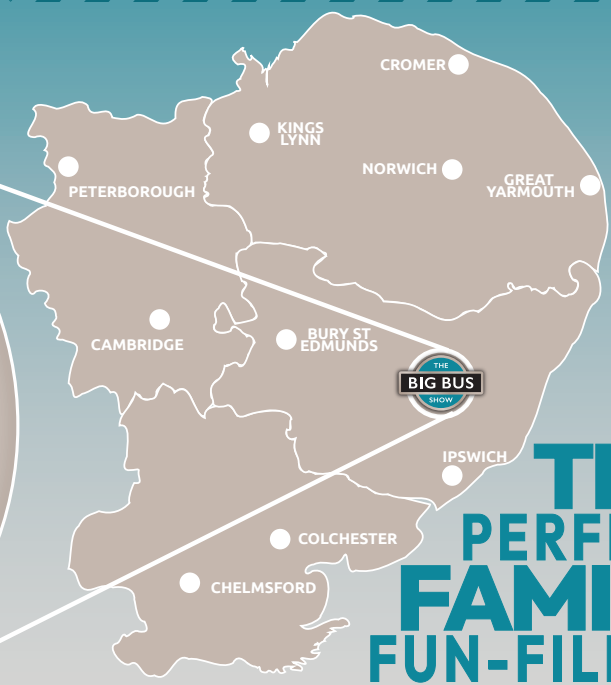

THE BIG BUS SHOW

THE PERFECT FAMILY FUN-FILLED DAY OUT!

ENJOY OUR REGULAR **FREE** BUS SERVICES ALL DAY*

This timetable is valid for **Sunday 10 August 2025 ONLY**

*ALL SERVICES ARE SUBJECT TO AVAILABILITY BUT EVERY EFFORT WILL BE MADE TO OPERATE THEM, **THESE SERVICE ARE FREE OF CHARGE.**
Not all services will be operated using buggy or wheelchair friendly vehicles.